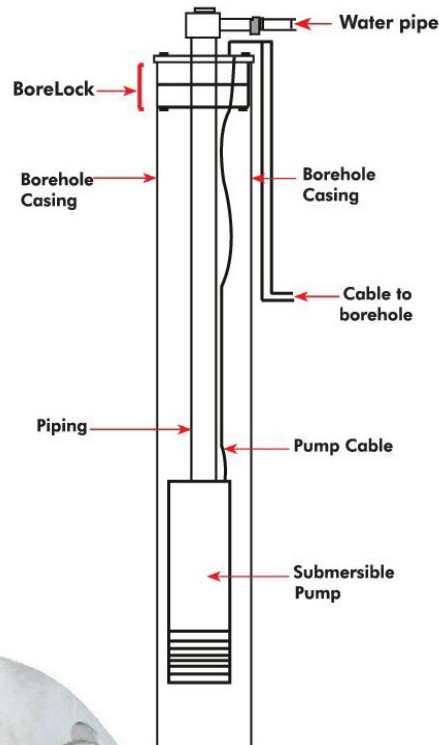

Bore Lock

www.borelock.co.za

- Unique Locking device against theft of borehole pumping equipment
- Easy to install
- Patented locking Mechanism
- Quality Components
- Cost Effective

051 447 2937

082 777 2937 / 082 462 2445

prpumps@mweb.co.za