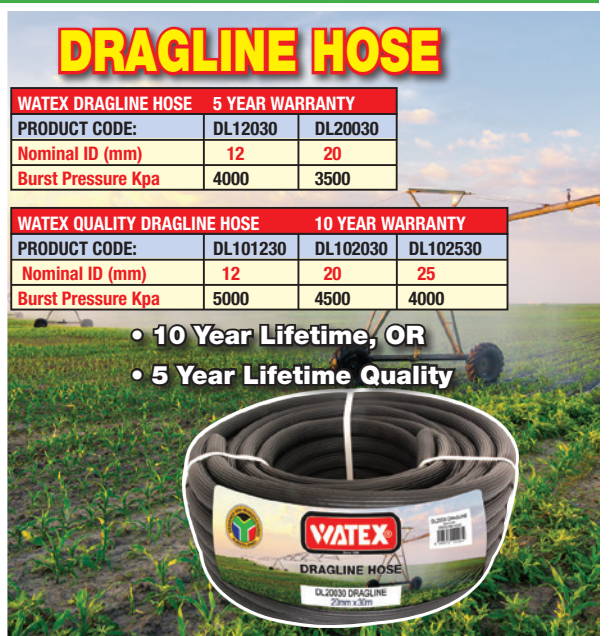

DRAGLINE HOSE

WATEX DRAGLINE HOSE	5 YEAR WARRANTY	
PRODUCT CODE:	DL12030	DL20030
Nominal ID (mm)	12	20
Burst Pressure Kpa	4000	3500

WATEX QUALITY DRAGLINE HOSE	10 YEAR WARRANTY		
PRODUCT CODE:	DL101230	DL102030	DL102530
Nominal ID (mm)	12	20	25
Burst Pressure Kpa	5000	4500	4000

- 10 Year Lifetime, OR
- 5 Year Lifetime Quality