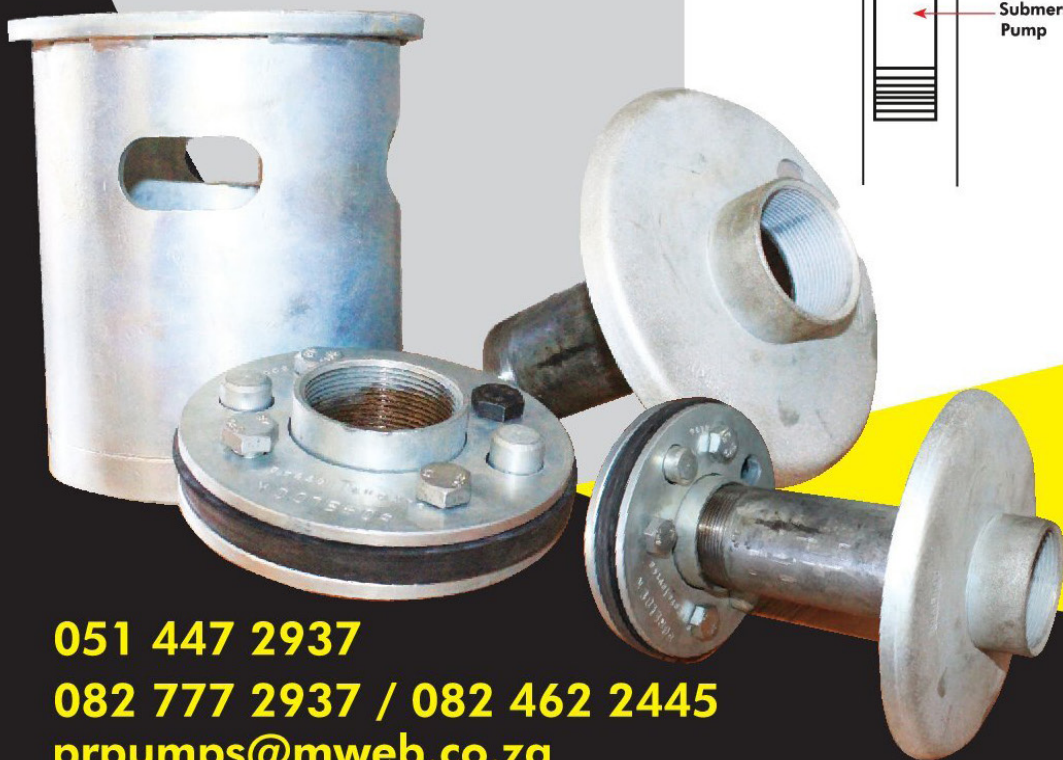

Bore Lock

www.borelock.co.za

- Unique Locking device against theft of borehole pumping equipment
- Easy to install
- Patented locking Mechanism
- Quality Components
- Cost Effective

051 447 2937

082 777 2937 / 082 462 2445

prpumps@mweb.co.za